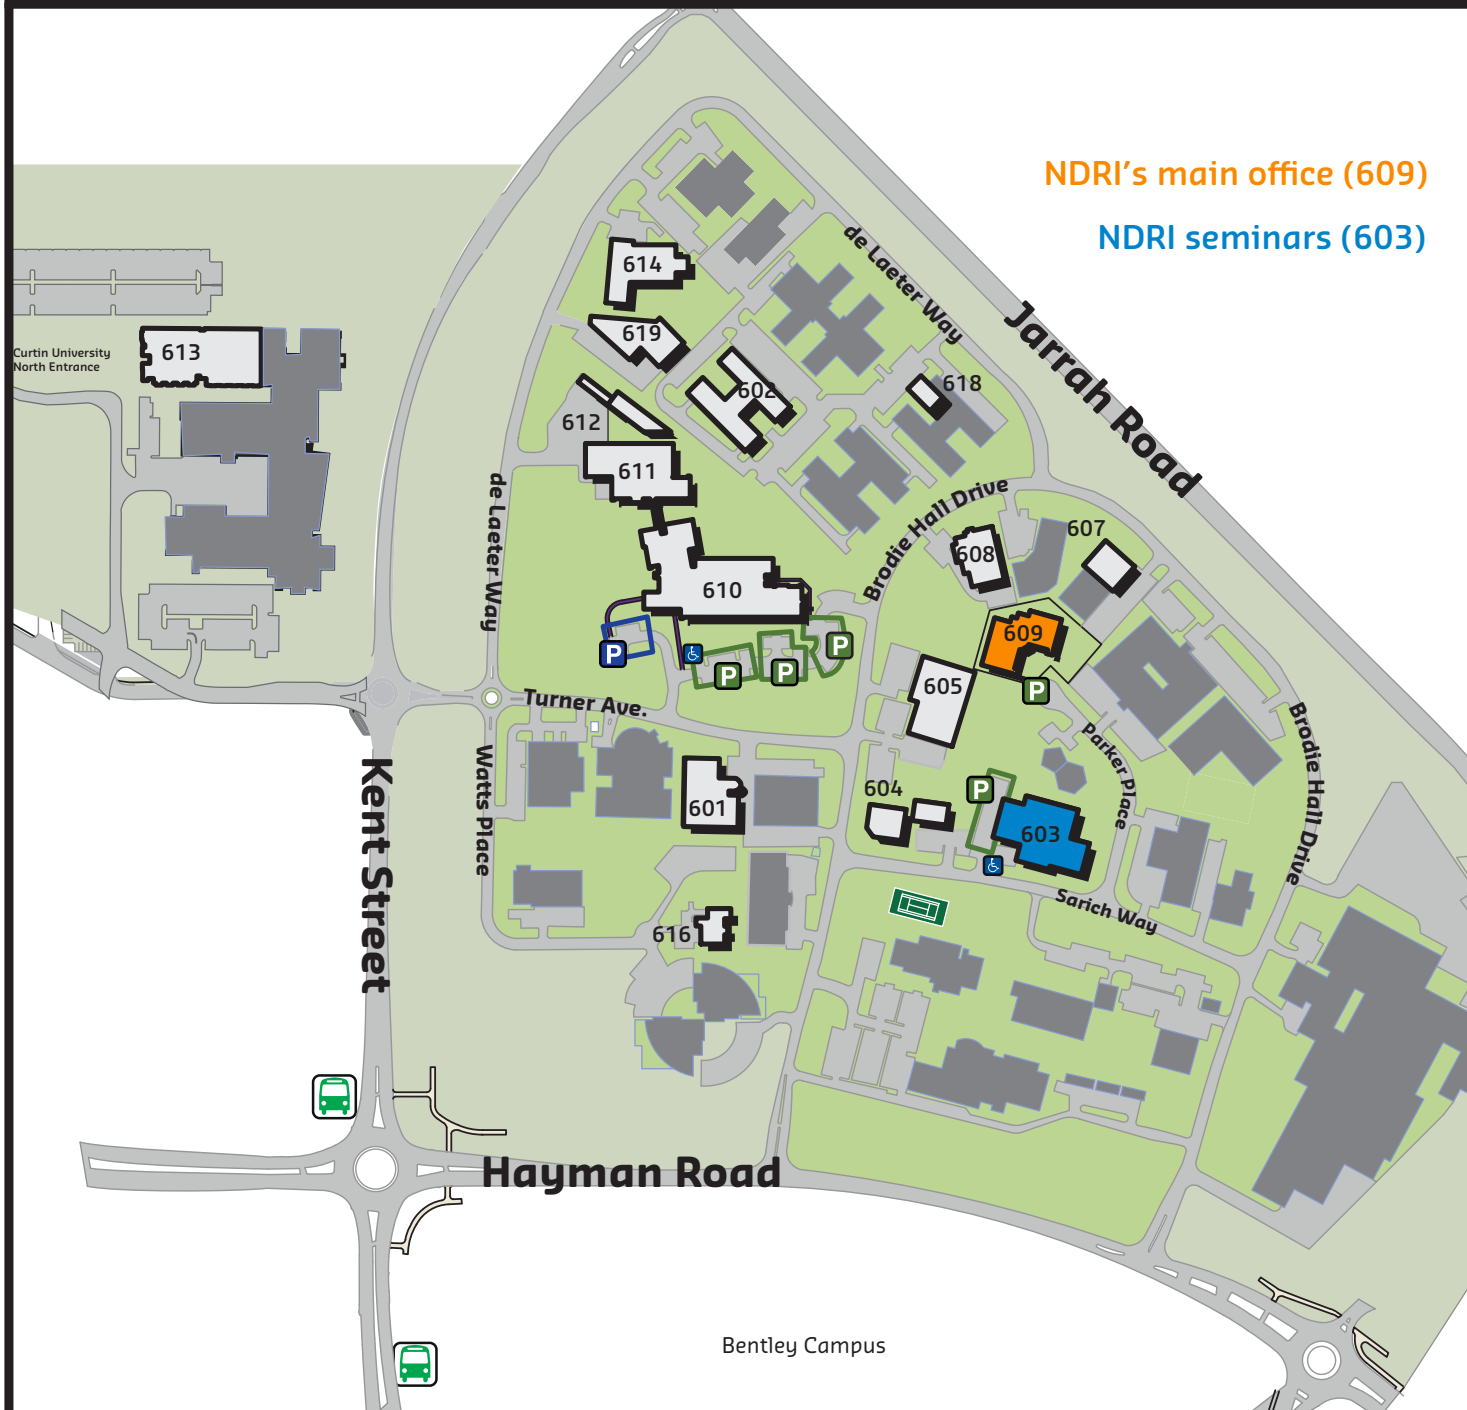

# Technology Park, Bentley WA

Note that most NDRI seminars will be held in building 603 (marked in blue on map above).  
Please check your seminar invitation for location details.

National Drug Research Institute  
Curtin University  
7 Parker Place  
Building 609, Level 2  
Technology Park, Bentley WA 6102

Curtin University